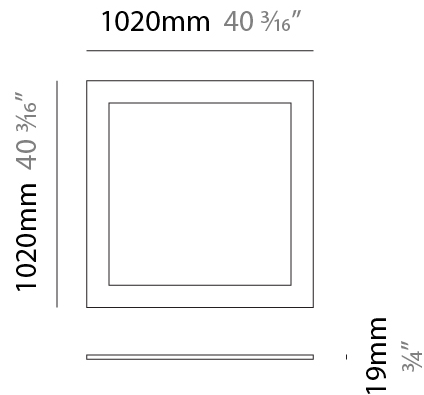

INFINITE FRAME SURFACE

A52057- -

base number   Color   Finish
Temperature   Options

PROJECT
TYPE
SPECIFIER
QUANTITY
DATE

1. To build a product code in our configurator select the specify button on the base model # product page
2. To build a manual product code on this datasheet choose from the options listed below in blue font and add the suffix to the base model #

GENERAL

Series: Infinite Frame
Partner: Ivela
Division: Architectural
Installation: Surface
Product Type: Panels
Mounting Location: Ceiling
Light Distribution: Direct

PHYSICAL

Shape: Square
Length (mm): 1020
Length (in): 40 ³/₁₆"
Width (mm): 1020
Width (in): 40 ³/₁₆"
Height (mm): 19
Height (in): 3/4
Diffuser: PMMA - Opal
Fixture Finish: WHI / BLK / GLD
Fixture Material: Aluminum

ELECTRICAL

Lamp Type: LED
Input Wattage (W): 80
Total Output Wattage (W): 68
Dimming: Tri-Mode (Non-Dimming and Phase Dimming (120Vac only) and 0-10V Dimming)
Driver Included: No
Driver Location: Remote
Driver Type: Constant Voltage - Universal
Driver Class: Class 2
Housing: ENCP 6/8
Input Voltage (V): 120 - 277
Output Voltage (V): 24

LED

Color Temperature (°K): 2700 / 3000 / 4000
Max. Delivered Lumen (lm): 4800 / 5000 / 5300
Nominal Lumen (lm): 9600 / 10000 / 10600
CRI: >93 CRI
Lamp Life (hrs): 50000

OPTICAL

RATINGS AND CERTIFICATIONS

Certified By: CSA Certified to UL and CSA Standards
IP rating: IP20